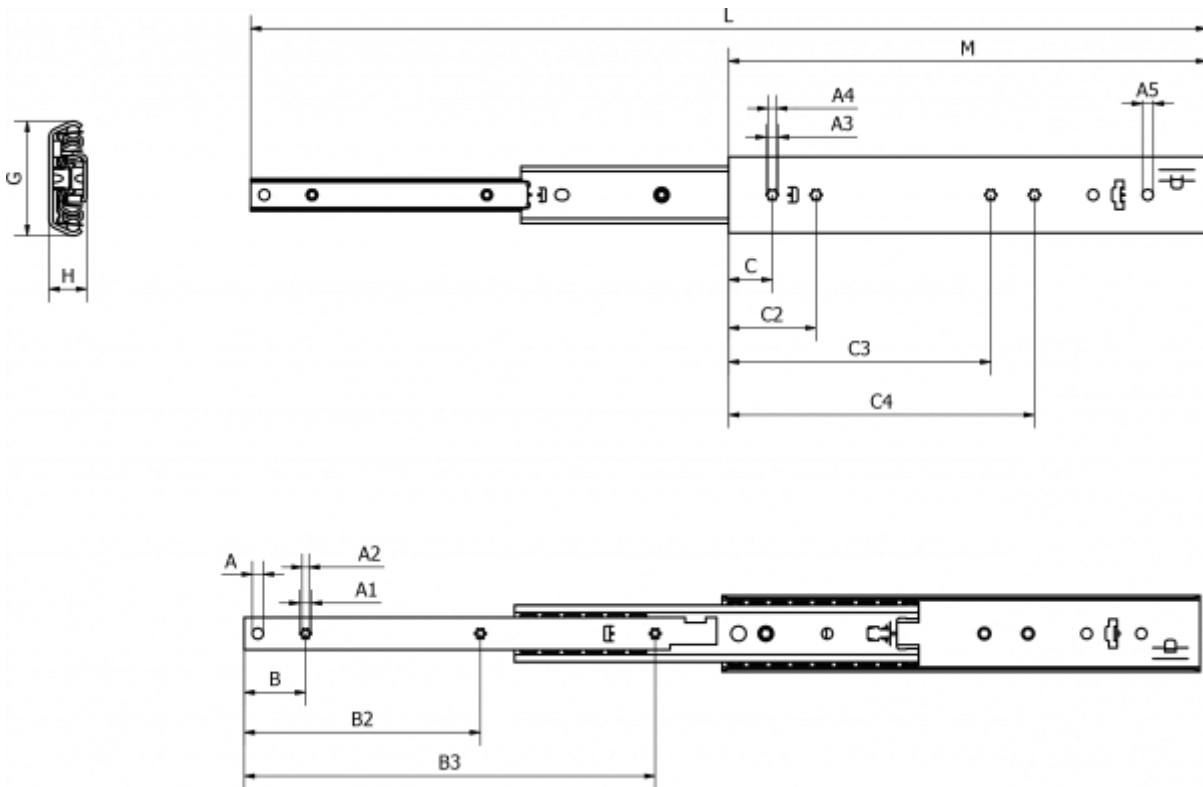

# Data Sheet

Article number: 11112S66

Description: Thomas Regout Telescopic Slide 11112S65 ULF HD F, 3-piece  
Length 500 mm / load cap. 119 kg / extension 500 mm

## Measures

A = 8	B3 = 493	Load capacity = 118
A1 = 8.1	C = 32	M = 550
A2 = 5.1	C2 = 64	
A3 = 9	C3 = 352	
A4 = 6.5	C4 = 384	
A5 = 8	G = 55.8	
B = 45	H = 18.5	
B2 = 269	L = 1100	